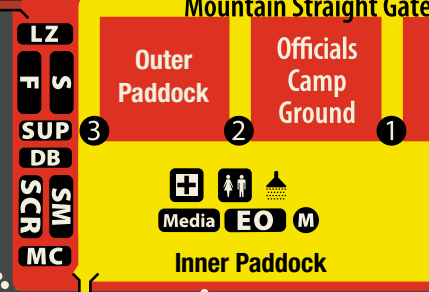

# CHALLENGE BATHURST

CONROD STRAIGHT

REID PARK

GRIFFIN'S BEND

CUTTING

TUNNEL

THE... CHASE

MOUNTAIN STRAIGHT

CHASE BRIDGE

Mountain Straight Gate

MURRAY'S CORNER

HELL CORNER

National Motor Racing Museum

- LZ
- S
- F
- SUP
- DB
- SCR
- SM
- MC

- Media
- EO
- M

PIT STRAIGHT HARRIS PARK

## LEGEND

- Information Booth
- Medical Centre
- Shuttle Bus to town
- Site Manager
- First Aid
- Grandstand
- Gate
- Helicopter landing zone
- Fuel compound
- Drivers briefing room
- Scrutineering
- Toilet block
- Supply Compound
- Showers
- Food
- Merchandise
- Parking
- Disabled Car Park
- Media Centre
- Event Office